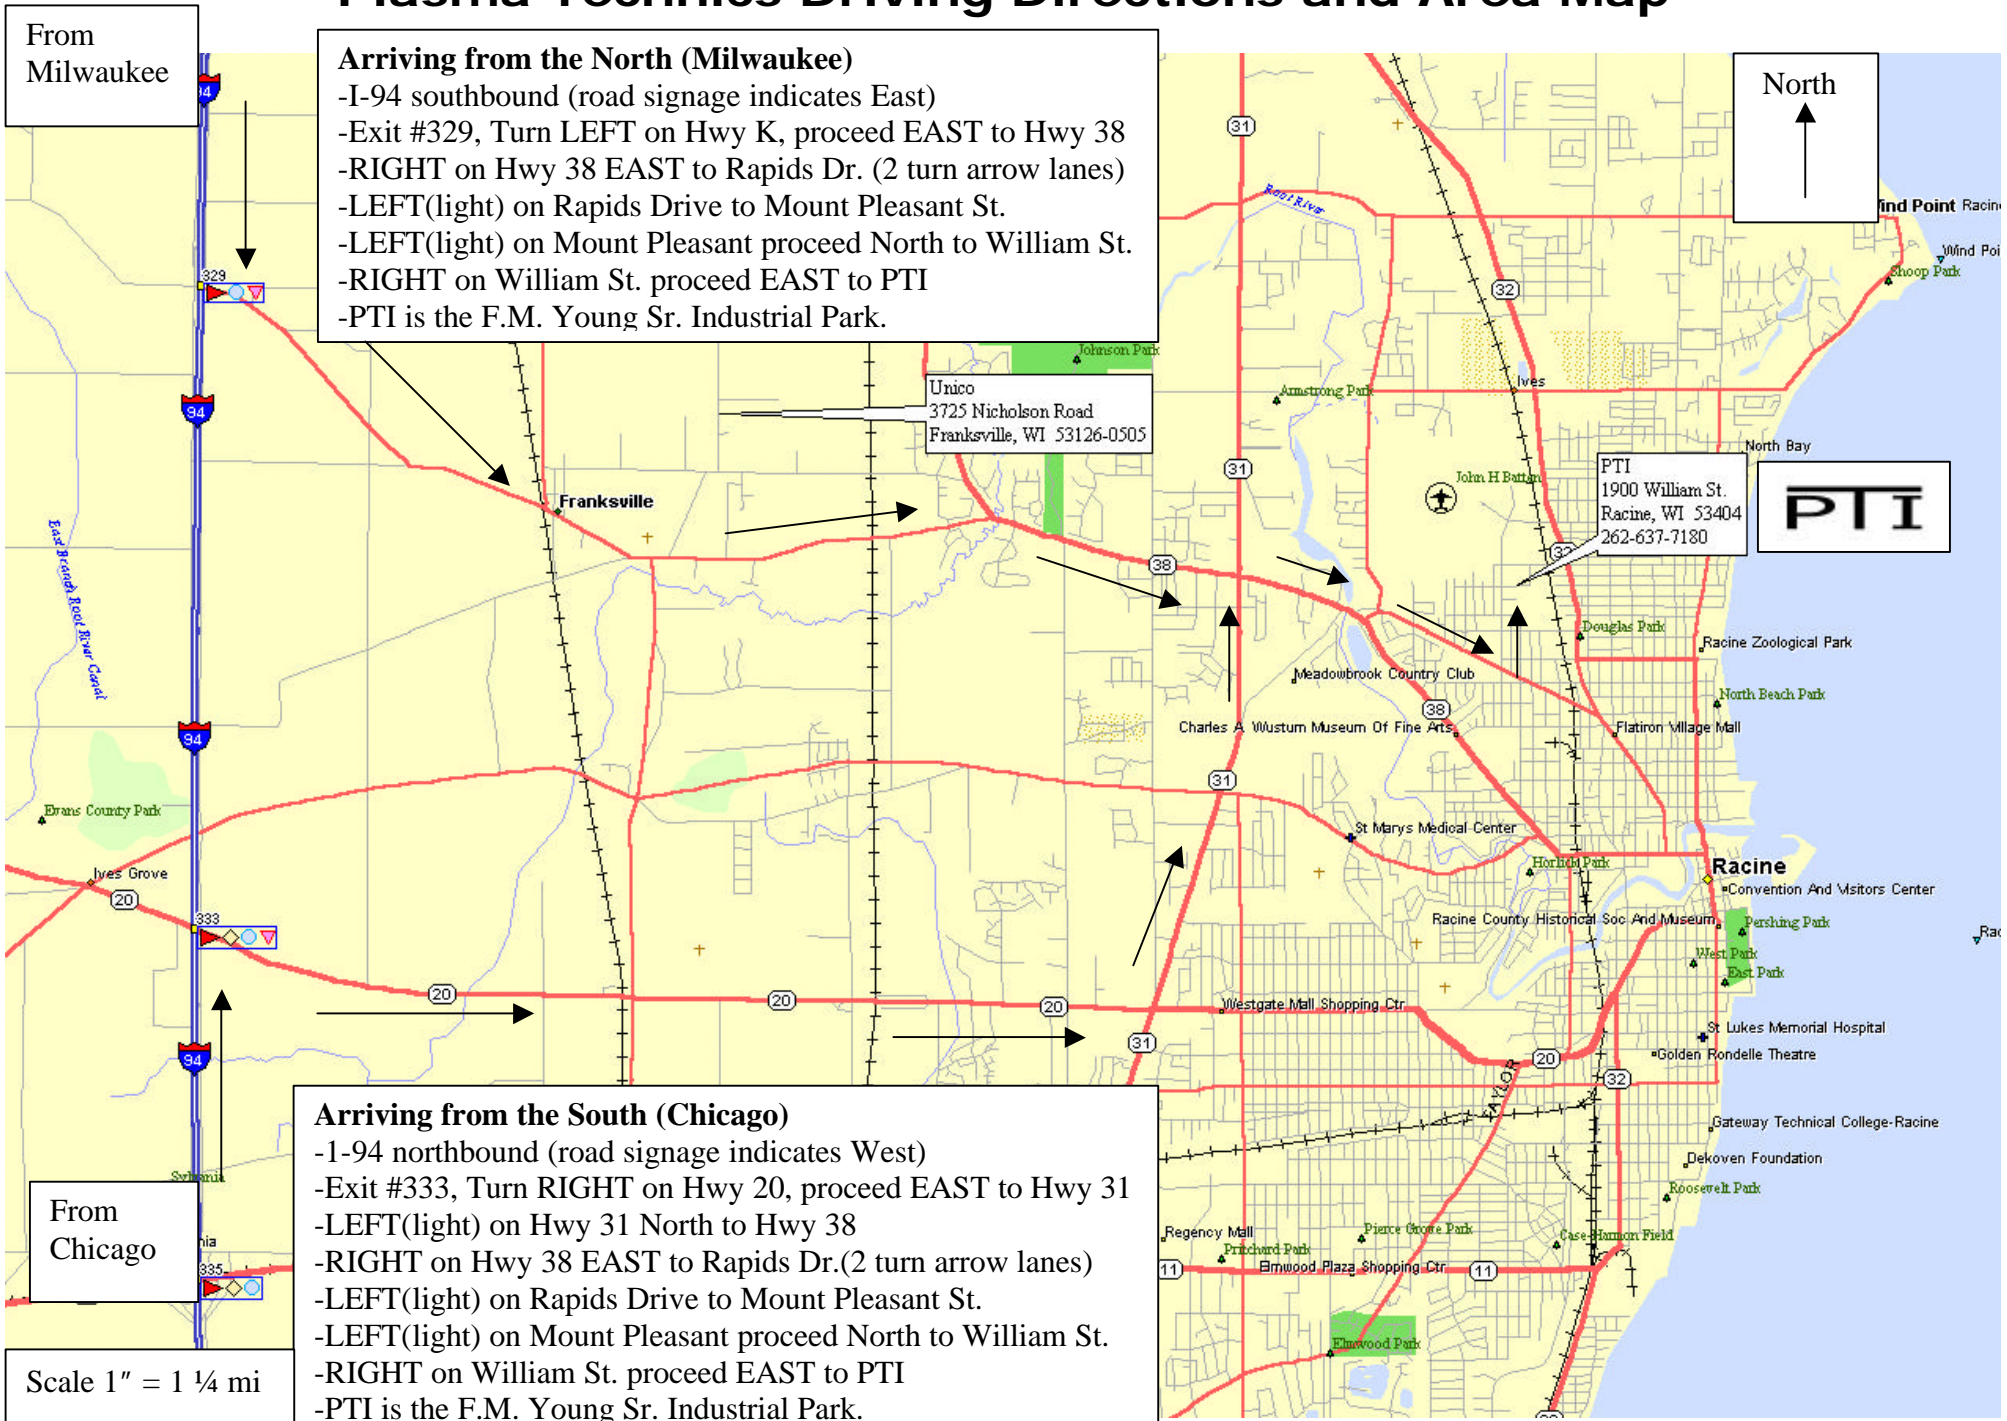

Plasma Technics Driving Directions and Area Map

From Milwaukee

Arriving from the North (Milwaukee)

- I-94 southbound (road signage indicates East)
- Exit #329, Turn LEFT on Hwy K, proceed EAST to Hwy 38
- RIGHT on Hwy 38 EAST to Rapids Dr. (2 turn arrow lanes)
- LEFT(light) on Rapids Drive to Mount Pleasant St.
- LEFT(light) on Mount Pleasant proceed North to William St.
- RIGHT on William St. proceed EAST to PTI
- PTI is the F.M. Young Sr. Industrial Park.

Unico
3725 Nicholson Road
Franksville, WI 53126-0505

PTI
1900 William St.
Racine, WI 53404
262-637-7180

From Chicago

Arriving from the South (Chicago)

- I-94 northbound (road signage indicates West)
- Exit #333, Turn RIGHT on Hwy 20, proceed EAST to Hwy 31
- LEFT(light) on Hwy 31 North to Hwy 38
- RIGHT on Hwy 38 EAST to Rapids Dr.(2 turn arrow lanes)
- LEFT(light) on Rapids Drive to Mount Pleasant St.
- LEFT(light) on Mount Pleasant proceed North to William St.
- RIGHT on William St. proceed EAST to PTI
- PTI is the F.M. Young Sr. Industrial Park.

Scale 1" = 1 1/4 mi

Plasma Technics Driving Directions and Area Map